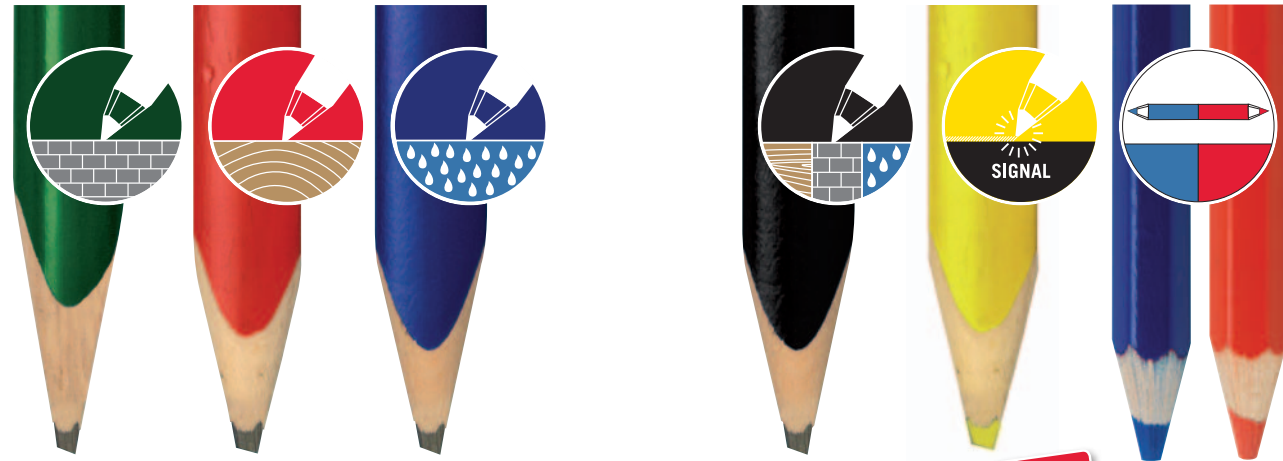

THE PERFECT PENCIL.
 OPTIMUM RESULTS ON
 ANY SURFACE.

PENCILS

FOR CONSTRUCTION PROFESSIONALS

SOLA PENCILS.

PRECISE. RELIABLE. ROBUST.

In the SOLA range, you will find the perfect pencil for any type of use. The different products are perfectly designed for marking on different surfaces.

SOLA knows from decades of experience and continued dialogue with professionals that pencils are used for the most different types of applications. With the right pencil, you will get perfect results even in wet conditions or on difficult surfaces. Thanks to their ruggedness, you can rely on our pencils day after day. Our pencils will do their job reliably so that you can do yours.

High breaking strength

- › Robust thanks to elastic Limewood case
- › Easy to sharpen

VISIBLE MARKING IN ANY SITUATION

- › High graphite portion for optimum writing performance
- › Tested lead mixing ratios for special surfaces