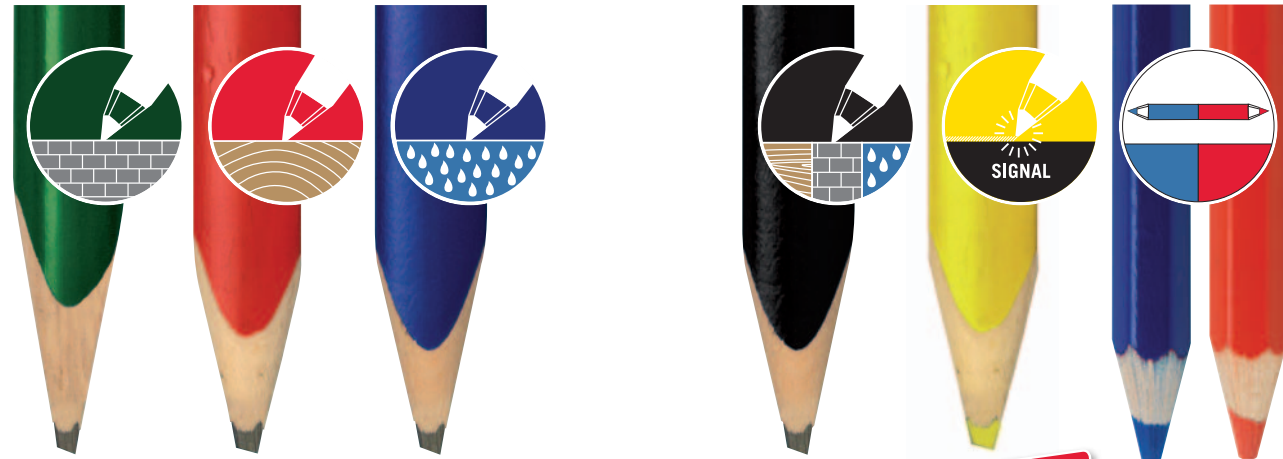

THE PERFECT PENCIL.
 OPTIMUM RESULTS ON
 ANY SURFACE.

PENCILS

FOR CONSTRUCTION PROFESSIONALS

SOLA PENCILS.

PRECISE. RELIABLE. ROBUST.

In the SOLA range, you will find the perfect pencil for any type of use. The different products are perfectly designed for marking on different surfaces.

SOLA knows from decades of experience and continued dialogue with professionals that pencils are used for the most different types of applications. With the right pencil, you will get perfect results even in wet conditions or on difficult surfaces. Thanks to their ruggedness, you can rely on our pencils day after day. Our pencils will do their job reliably so that you can do yours.

High breaking strength

- › Robust thanks to elastic Limewood case
- › Easy to sharpen

VISIBLE MARKING IN ANY SITUATION

- › High graphite portion for optimum writing performance
- › Tested lead mixing ratios for special surfaces