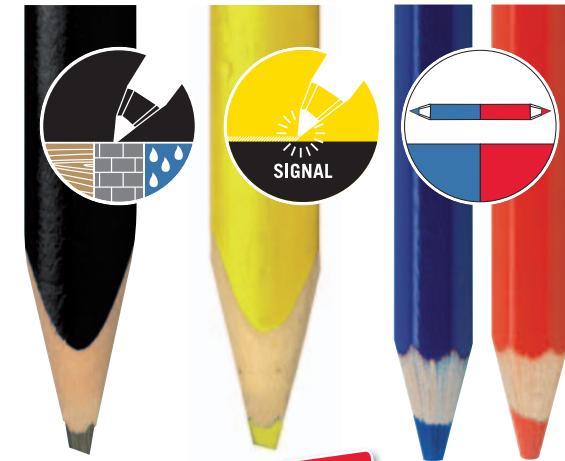

THE PERFECT PENCIL.
 OPTIMUM RESULTS ON
 ANY SURFACE.

PENCILS

FOR CONSTRUCTION PROFESSIONALS

SOLA PENCILS.

PRECISE. RELIABLE. ROBUST.

In the SOLA range, you will find the perfect pencil for any type of use. The different products are perfectly designed for marking on different surfaces.

SOLA knows from decades of experience and continued dialogue with professionals that pencils are used for the most different types of applications. With the right pencil, you will get perfect results even in wet conditions or on difficult surfaces. Thanks to their ruggedness, you can rely on our pencils day after day. Our pencils will do their job reliably so that you can do yours.

High breaking strength

- › Robust thanks to elastic Limewood case
- › Easy to sharpen

VISIBLE MARKING IN ANY SITUATION

- › High graphite portion for optimum writing performance
- › Tested lead mixing ratios for special surfaces