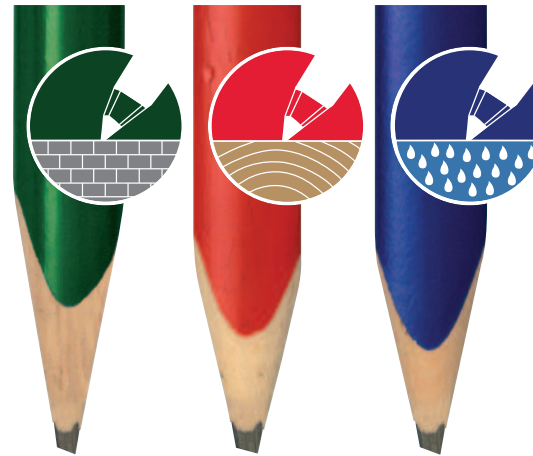

THE PERFECT PENCIL.
 OPTIMUM RESULTS ON
 ANY SURFACE.

PENCILS

FOR CONSTRUCTION PROFESSIONALS

SOLA PENCILS.

PRECISE. RELIABLE. ROBUST.

In the SOLA range, you will find the perfect pencil for any type of use. The different products are perfectly designed for marking on different surfaces.

SOLA knows from decades of experience and continued dialogue with professionals that pencils are used for the most different types of applications. With the right pencil, you will get perfect results even in wet conditions or on difficult surfaces. Thanks to their ruggedness, you can rely on our pencils day after day. Our pencils will do their job reliably so that you can do yours.

High breaking strength

- › Robust thanks to elastic Limewood case
- › Easy to sharpen

VISIBLE MARKING IN ANY SITUATION

- › High graphite portion for optimum writing performance
- › Tested lead mixing ratios for special surfaces