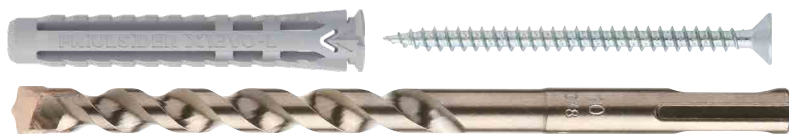

X12EVO-L

**FOUR SEGMENTS
UNIVERSAL NYLON PLUG
INCREASED LENGTH
CHEVILLE UNIVERSELLE
EN NYLON À QUATRE SEGMENTS
LONGUEUR MAJORÉE**

**GREATER ANCHORING DEPTH
PLUS GRANDE PROFONDEUR
D'ANCRAGE**

**ALL BASE MATERIALS
TOUS TYPES DE SUPPORTS**

**ALL SCREWS
TOUS TYPES DE VIS**

International patent pending

FRIULSIDER
YOUR FIXING FACTORY

X1 evo-L

Four segments universal nylon plug - increased length

Cheville universelle en nylon à quatre segments - longueur majorée

Chipboard screw white zinc plated Pozidrive recess

Vis agglo
zingué blanc
empreinte Pozidriv

| Code | Plug Cheville Ø x L | Screw Vis Ø x L | Pkg. | Outerbox Cond. |
|-------------|---------------------------|-----------------------|------|-------------------|
| 60071b06050 | 6x50 | 4,5x60 | 100 | 800 |
| 60071b08060 | 8x60 | 5x70 | 50 | 400 |
| 60071b10070 | 10x70 | 6x80 | 25 | 200 |

NEW

X1 evo-L

Square fixing set with screw cap
Seau carré avec bouchon à vis

| Code | Contents Contenu | Dim. | Pcs | Sets per Outerbox Cond. par Pkg. |
|-------------|--|--------|-----|---|
| 90413b00002 | X1 evo-L nylon plug X1 evo-L cheville en nylon | 6x50 | 200 | 6 |
| | chipboard screw - fully threaded - white zinc plated vis agglo - filet total - zingué blanc | 4,5x60 | 200 | |
| | wall plus drill bit - sds fitting foret wall plus - emmanchement sds | 6x160 | 1 | |
| 90413b00003 | X1 evo-L nylon plug X1 evo-L cheville en nylon | 8x60 | 100 | 6 |
| | chipboard screw - fully threaded - white zinc plated vis agglo - filet total - zingué blanc | 5x70 | 100 | |
| | wall plus drill bit - sds fitting foret wall plus - emmanchement sds | 8x160 | 1 | |