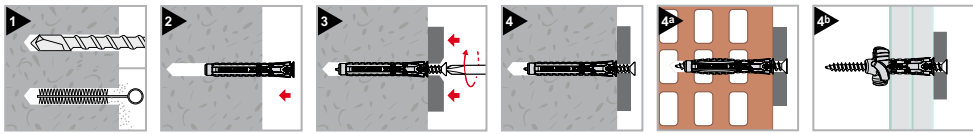

X12EVO-L

**FOUR SEGMENTS
UNIVERSAL NYLON PLUG
INCREASED LENGTH
CHEVILLE UNIVERSELLE
EN NYLON À QUATRE SEGMENTS
LONGUEUR MAJORÉE**

**GREATER ANCHORING DEPTH
PLUS GRANDE PROFONDEUR
D'ANCRAGE**

**ALL BASE MATERIALS
TOUS TYPES DE SUPPORTS**

**ALL SCREWS
TOUS TYPES DE VIS**

International patent pending

FRIULSIDER
YOUR FIXING FACTORY

X1 evo-L

Four segments universal nylon plug - increased length

Cheville universelle en nylon à quatre segments - longueur majorée

International patent pending

INCREASED LENGTH
Knot guaranteed even on double plasterboard panels!
LONGUEUR MAJORÉE
Nœud garanti même sur carton plâtre à double plaque !

Plug only

Cheville nue

| Code | Plug Cheville Ø x L | Pkg. | Outerbox Cond. |
|-------------|---------------------------|------|-------------------|
| 60070006050 | 6x50 | 200 | 1600 |
| 60070008060 | 8x60 | 100 | 800 |
| 60070010070 | 10x70 | 50 | 400 |

NEW

X1 evo-L

Square fixing set with screw cap
Seau carré avec bouchon à vis

| Code | Contents Contenu | Dim. | Pcs | Sets per Outerbox Cond. par Pkg. |
|-------------|--|--------|-----|---|
| 90413b00002 | X1 evo-L nylon plug X1 evo-L cheville en nylon | 6x50 | 200 | 6 |
| | chipboard screw - fully threaded - white zinc plated vis agglo - filet total - zingué blanc | 4,5x60 | 200 | |
| | wall plus drill bit - sds fitting foret wall plus - emmanchement sds | 6x160 | 1 | |
| 90413b00003 | X1 evo-L nylon plug X1 evo-L cheville en nylon | 8x60 | 100 | 6 |
| | chipboard screw - fully threaded - white zinc plated vis agglo - filet total - zingué blanc | 5x70 | 100 | |
| | wall plus drill bit - sds fitting foret wall plus - emmanchement sds | 8x160 | 1 | |