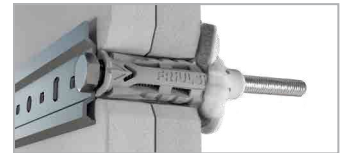

X12EVO-L

**FOUR SEGMENTS
UNIVERSAL NYLON PLUG
INCREASED LENGTH
CHEVILLE UNIVERSELLE
EN NYLON À QUATRE SEGMENTS
LONGUEUR MAJORÉE**

**GREATER ANCHORING DEPTH
PLUS GRANDE PROFONDEUR
D'ANCRAGE**

**ALL BASE MATERIALS
TOUS TYPES DE SUPPORTS**

**ALL SCREWS
TOUS TYPES DE VIS**

International patent pending

FRIULSIDER
YOUR FIXING FACTORY

X1 evo-L

Four segments universal nylon plug - increased length

Cheville universelle en nylon à quatre segments - longueur majorée

International patent pending

INCREASED LENGTH
Knot guaranteed even on double plasterboard panels!
LONGUEUR MAJORÉE
Nœud garanti même sur carton plâtre à double plaque !

Plug only

Cheville nue

| Code | Plug Cheville Ø x L | Pkg. | Outerbox Cond. |
|-------------|---------------------------|------|-------------------|
| 60070006050 | 6x50 | 200 | 1600 |
| 60070008060 | 8x60 | 100 | 800 |
| 60070010070 | 10x70 | 50 | 400 |

NEW

X1 evo-L

Square fixing set with screw cap
Seau carré avec bouchon à vis

| Code | Contents Contenu | Dim. | Pcs | Sets per Outerbox Cond. par Pkg. |
|-------------|--|--------|-----|---|
| 90413b00002 | X1 evo-L nylon plug X1 evo-L cheville en nylon | 6x50 | 200 | 6 |
| | chipboard screw - fully threaded - white zinc plated vis agglo - filet total - zingué blanc | 4,5x60 | 200 | |
| | wall plus drill bit - sds fitting foret wall plus - emmanchement sds | 6x160 | 1 | |
| 90413b00003 | X1 evo-L nylon plug X1 evo-L cheville en nylon | 8x60 | 100 | 6 |
| | chipboard screw - fully threaded - white zinc plated vis agglo - filet total - zingué blanc | 5x70 | 100 | |
| | wall plus drill bit - sds fitting foret wall plus - emmanchement sds | 8x160 | 1 | |