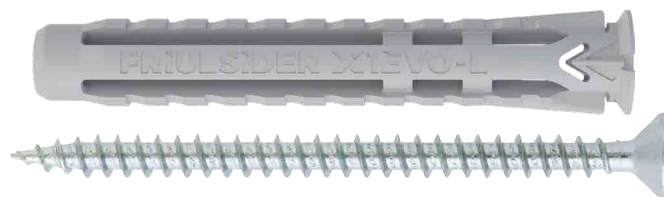

X12EVO-L

**FOUR SEGMENTS
UNIVERSAL NYLON PLUG
INCREASED LENGTH
CHEVILLE UNIVERSELLE
EN NYLON À QUATRE SEGMENTS
LONGUEUR MAJORÉE**

**GREATER ANCHORING DEPTH
PLUS GRANDE PROFONDEUR
D'ANCRAGE**

**ALL BASE MATERIALS
TOUS TYPES DE SUPPORTS**

**ALL SCREWS
TOUS TYPES DE VIS**

International patent pending

FRIULSIDER
YOUR FIXING FACTORY

X1 evo-L

Four segments universal nylon plug - increased length

Cheville universelle en nylon à quatre segments - longueur majorée

Chipboard screw white zinc plated Pozidrive recess

Vis agglo
zingué blanc
empreinte Pozidriv

| Code | Plug Cheville Ø x L | Screw Vis Ø x L | Pkg. | Outerbox Cond. |
|-------------|---------------------------|-----------------------|------|-------------------|
| 60071b06050 | 6x50 | 4,5x60 | 100 | 800 |
| 60071b08060 | 8x60 | 5x70 | 50 | 400 |
| 60071b10070 | 10x70 | 6x80 | 25 | 200 |

NEW

X1 evo-L

Square fixing set with screw cap
Seau carré avec bouchon à vis

| Code | Contents Contenu | Dim. | Pcs | Sets per Outerbox Cond. par Pkg. |
|-------------|--|--------|-----|---|
| 90413b00002 | X1 evo-L nylon plug X1 evo-L cheville en nylon | 6x50 | 200 | 6 |
| | chipboard screw - fully threaded - white zinc plated vis agglo - filet total - zingué blanc | 4,5x60 | 200 | |
| | wall plus drill bit - sds fitting foret wall plus - emmanchement sds | 6x160 | 1 | |
| 90413b00003 | X1 evo-L nylon plug X1 evo-L cheville en nylon | 8x60 | 100 | 6 |
| | chipboard screw - fully threaded - white zinc plated vis agglo - filet total - zingué blanc | 5x70 | 100 | |
| | wall plus drill bit - sds fitting foret wall plus - emmanchement sds | 8x160 | 1 | |