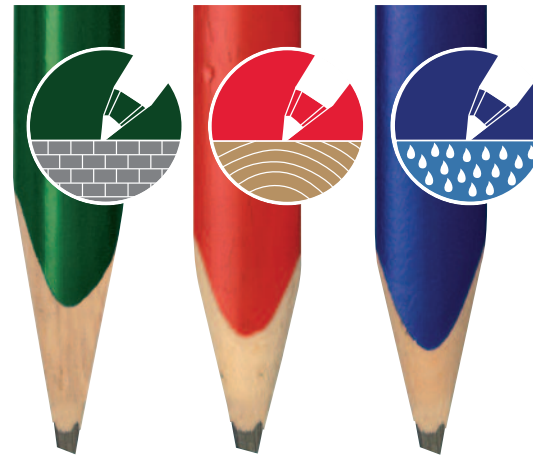

THE PERFECT PENCIL.
 OPTIMUM RESULTS ON
 ANY SURFACE.

PENCILS

FOR CONSTRUCTION PROFESSIONALS

SOLA PENCILS.

PRECISE. RELIABLE. ROBUST.

In the SOLA range, you will find the perfect pencil for any type of use. The different products are perfectly designed for marking on different surfaces.

SOLA knows from decades of experience and continued dialogue with professionals that pencils are used for the most different types of applications. With the right pencil, you will get perfect results even in wet conditions or on difficult surfaces. Thanks to their ruggedness, you can rely on our pencils day after day. Our pencils will do their job reliably so that you can do yours.