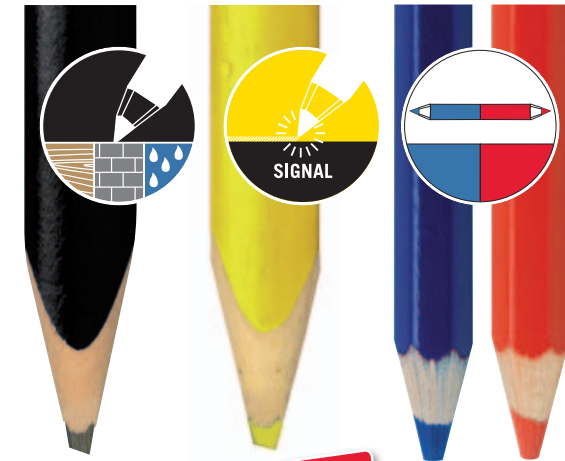

THE PERFECT PENCIL.
 OPTIMUM RESULTS ON
 ANY SURFACE.

PENCILS

FOR CONSTRUCTION PROFESSIONALS

SOLA PENCILS.

PRECISE. RELIABLE. ROBUST.

In the SOLA range, you will find the perfect pencil for any type of use. The different products are perfectly designed for marking on different surfaces.

SOLA knows from decades of experience and continued dialogue with professionals that pencils are used for the most different types of applications. With the right pencil, you will get perfect results even in wet conditions or on difficult surfaces. Thanks to their ruggedness, you can rely on our pencils day after day. Our pencils will do their job reliably so that you can do yours.